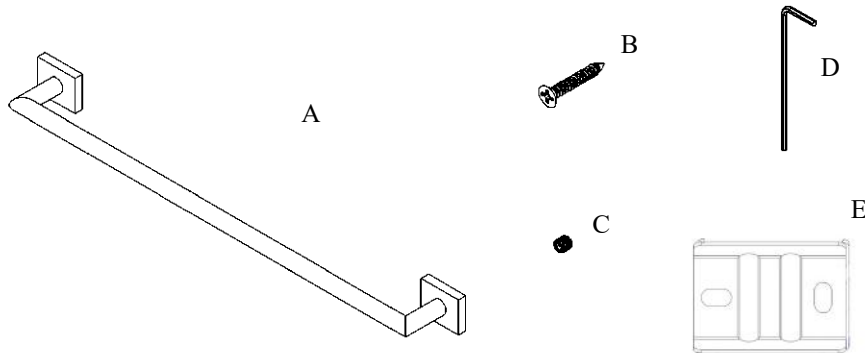

# Volkano Crater 24" Towel Bar Installation Guide

Code: V62153, V62154, V62155

Parts Included	QTY
A - Towel Bar	1
B - Screw	4
C - Set Screw	2
D - Allen Key	1
E - Bracket	2

Model #	Description	Finish	Weight (lb)	WxHxD (mm)	WxHxD (Inches)	Metal Type
V62153	Crater 24" Towel Bar	Chrome	0.924	616 x 45 x 71	24.25 x 1.75 x 2.75	Brass
V62154	Crater 24" Towel Bar	Brushed Nickel	0.924	616 x 45 x 71	24.25 x 1.75 x 2.75	Brass
V62155	Crater 24" Towel Bar	Matte Black	0.924	616 x 45 x 71	24.25 x 1.75 x 2.75	Brass